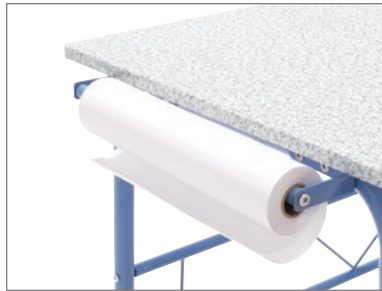

#13212

#55126 Close Up

#55126

10 YEAR
WARRANTY

Paper Roll

#13208 White

UPC: 0-17342-13208-5

- Two 12" W x 75' L Paper Rolls
- For use with Kid's Easel with Storage (#13212) and Project Center (#55125, #55126, #55127, #55128)